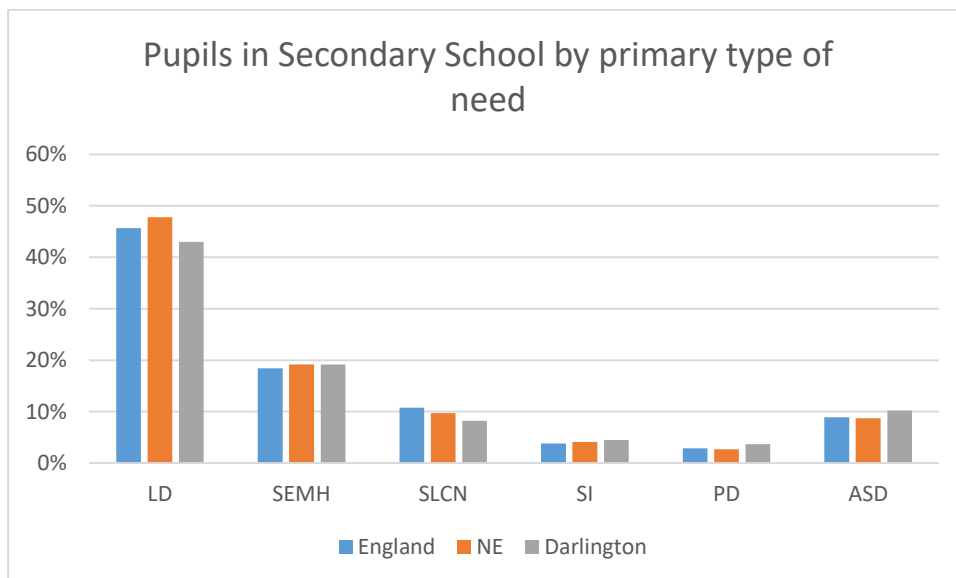

SEND data comparator graphs

Figure 1: Pupils in Primary School by primary type of need

Figure 2: Pupils in Secondary School by primary type of need

Figure 3: Pupils in Special School by primary type of need

Figure 4: Number of statements or EHCPs in Darlington by year

Figure 5: Placement of Pupils with ECHPs by type of provision

Figure 6: Placement of pupils with EHCPs by type of provision 2017