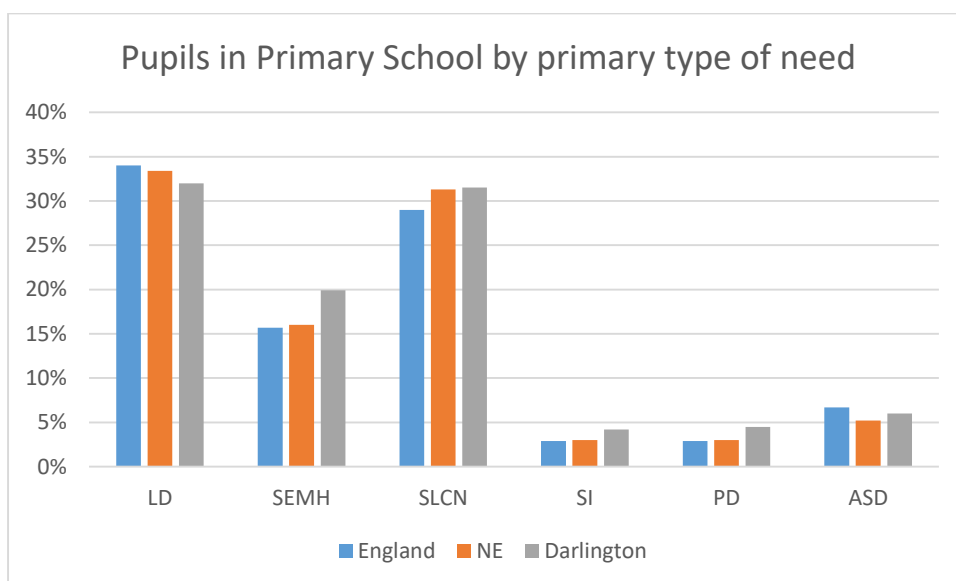

SEND data comparator graphs

Figure 1: Pupils in Primary School by primary type of need

Figure 2: Pupils in Secondary School by primary type of need

Figure 3: Pupils in Special School by primary type of need

Figure 4: Number of statements or EHCPs in Darlington by year

Figure 5: Placement of Pupils with ECHPs by type of provision

Figure 6: Placement of pupils with EHCPs by type of provision 2017