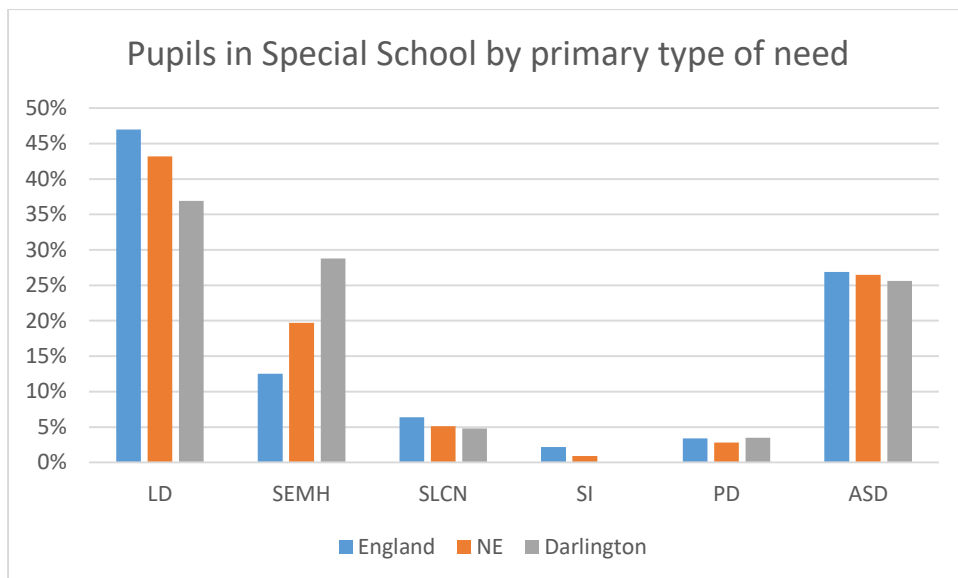

SEND data comparator graphs

Figure 1: Pupils in Primary School by primary type of need

Figure 2: Pupils in Secondary School by primary type of need

Figure 3: Pupils in Special School by primary type of need

Figure 4: Number of statements or EHCPs in Darlington by year

Figure 5: Placement of Pupils with ECHPs by type of provision

Figure 6: Placement of pupils with EHCPs by type of provision 2017